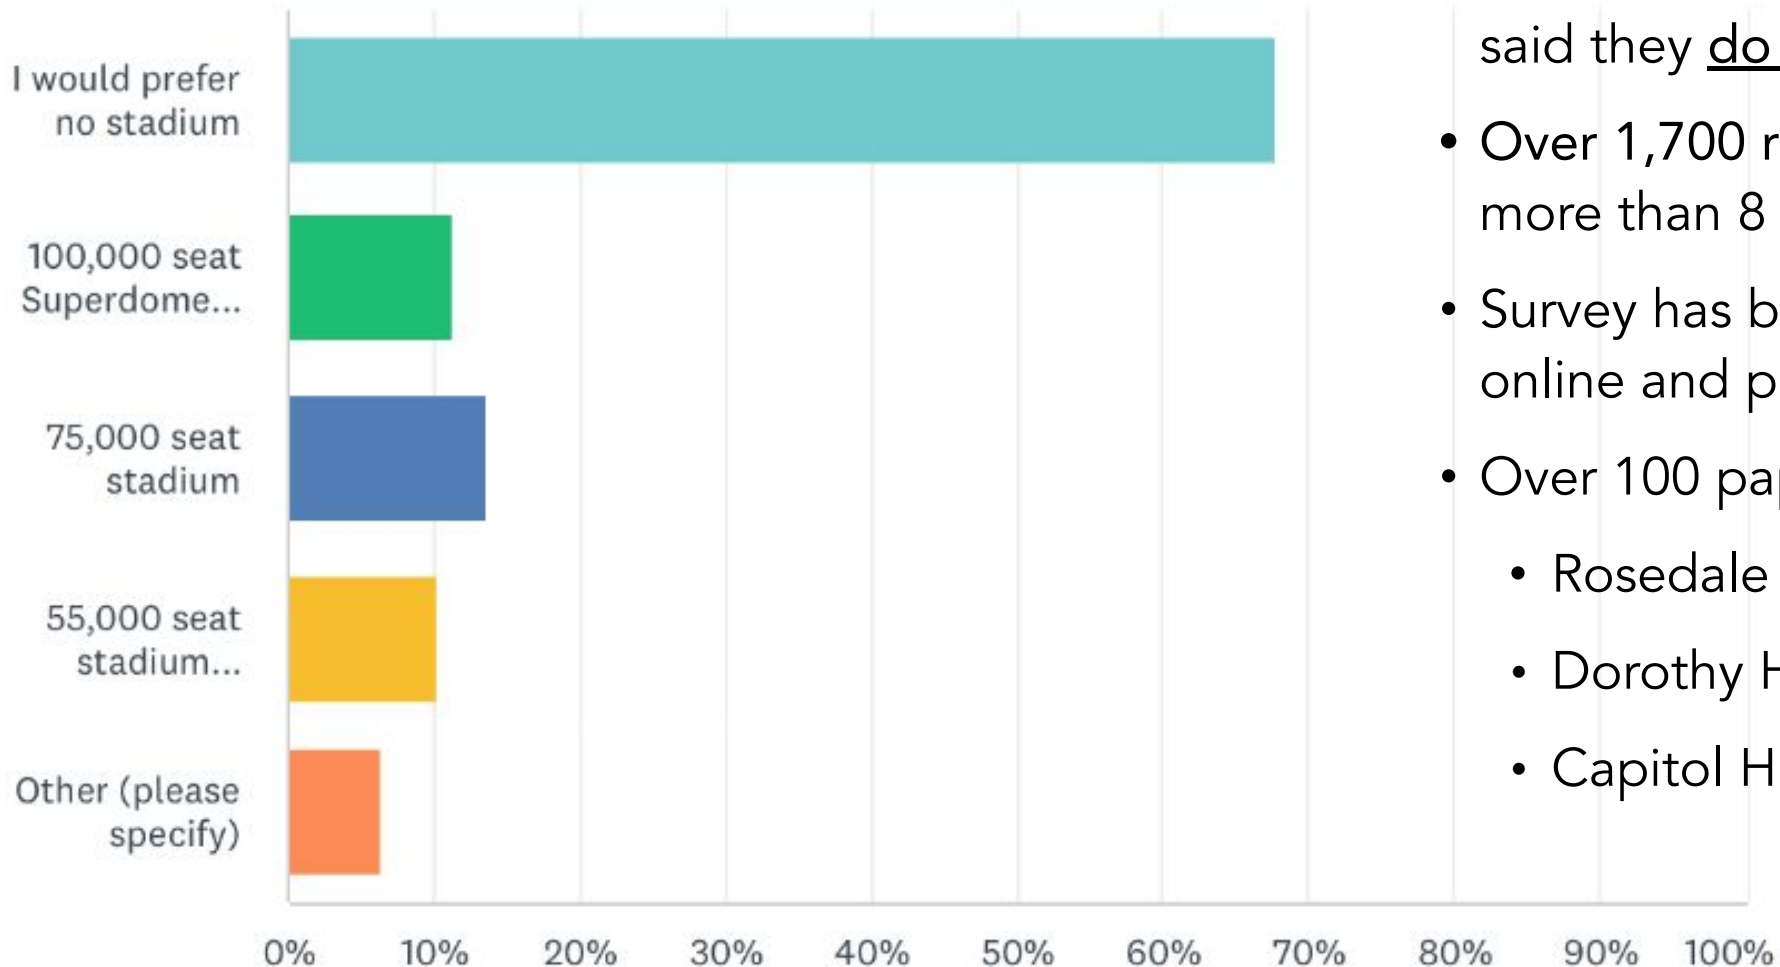

RFK Future Preliminary Survey Results

Prepared for ANC 7D
October 10, 2023

Preliminary survey results (does not include paper surveys)

- Over two thirds (67%) surveyed online said they do not want a stadium
- Over 1,700 responses received from more than 8 neighborhoods
- Survey has been open since 8/16/23, online and paper versions available
- Over 100 paper surveys collected from:
 - Rosedale Library
 - Dorothy Heights Library
 - Capitol Hill NE Library

What does the community want at the RFK site?

Choices ranked in order of preference by respondents

Ranked Preferences, All Respondents

Community Concerns

- Use of taxpayer dollars to pay for a new stadium
- Lack of parking enforcement
- Traffic and emergency vehicle access
- Public drunkenness and drunk driving
- Increase in crime, noise, public urination
- Increase in trash, rats, and pollution
- Tailgating in parking lots and other disruptive behavior