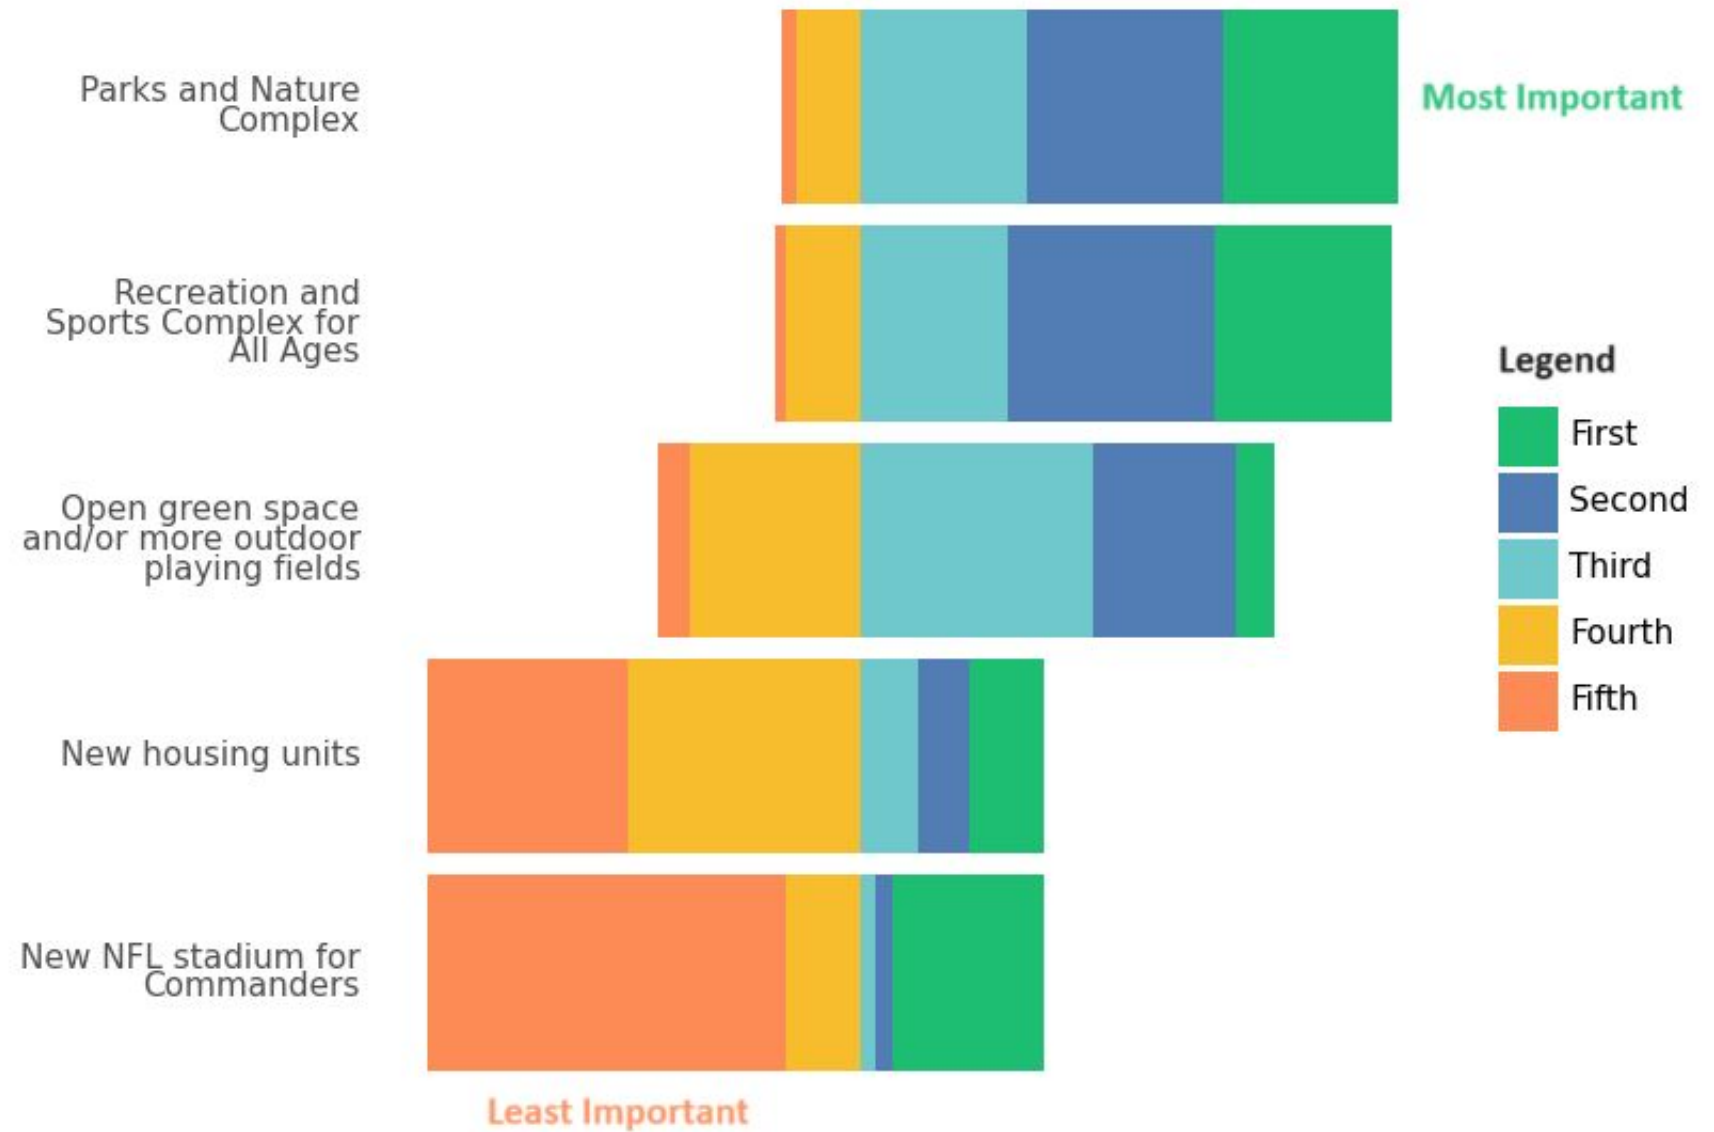

RFK Future Preliminary Survey Results

Prepared for ANC 7D
October 10, 2023

Preliminary survey results (does not include paper surveys)

- Over two thirds (67%) surveyed online said they do not want a stadium
- Over 1,700 responses received from more than 8 neighborhoods
- Survey has been open since 8/16/23, online and paper versions available
- Over 100 paper surveys collected from:
 - Rosedale Library
 - Dorothy Heights Library
 - Capitol Hill NE Library

What does the community want at the RFK site?

Choices ranked in order of preference by respondents

Ranked Preferences, All Respondents

Community Concerns

- Use of taxpayer dollars to pay for a new stadium
- Lack of parking enforcement
- Traffic and emergency vehicle access
- Public drunkenness and drunk driving
- Increase in crime, noise, public urination
- Increase in trash, rats, and pollution
- Tailgating in parking lots and other disruptive behavior